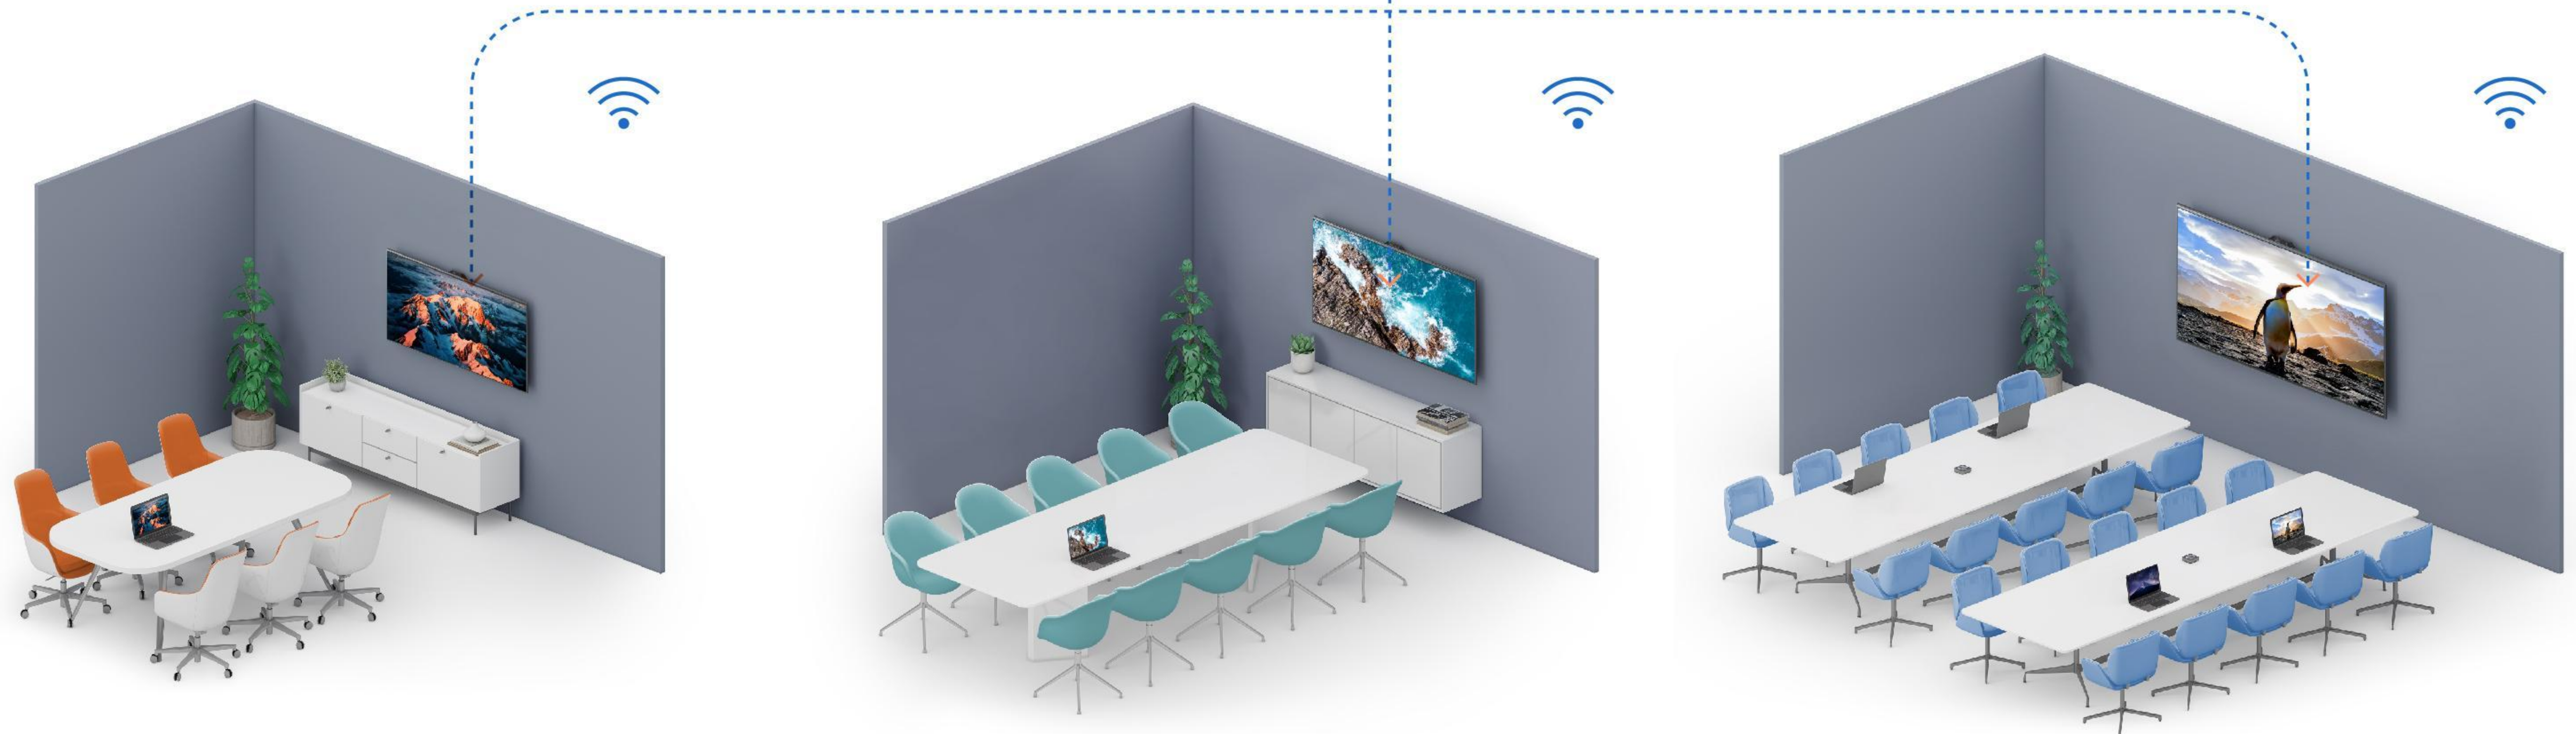

Instant Device Access and Management

IT teams can easily access and manage all your MAXHUB devices instantly through the cloud.

Remotely update device firmware, turn the screen on/off, install apps, deliver a message to all panels, and more using the pre-installed MAXHUB device-management app.

[Learn more about MAXHUB Pivot >](#)