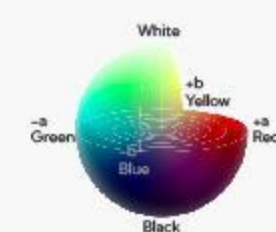

# Engaging Picture Clarity

Bring virtual meetings and presentations to life in vivid color. Improved contrast and clarity mean interactions are more lifelike, and images and presentations are more eye catching. The 4K display is four times more powerful than HD.

## 90% NTSC color gamut

Color gamut is the range of colors that can be accurately shown in a scenario. The greater, the better. With 90% NTSC, the V6 Series is suitable for high-end design, photography, film, and video.

## $\Delta E \leq 2$ high color accuracy display

Color accuracy is essential for highly visual applications like design work. The V6 Series has a color accuracy  $\Delta E \leq 2$  to deliver the original color and achieve professional-grade imagery.