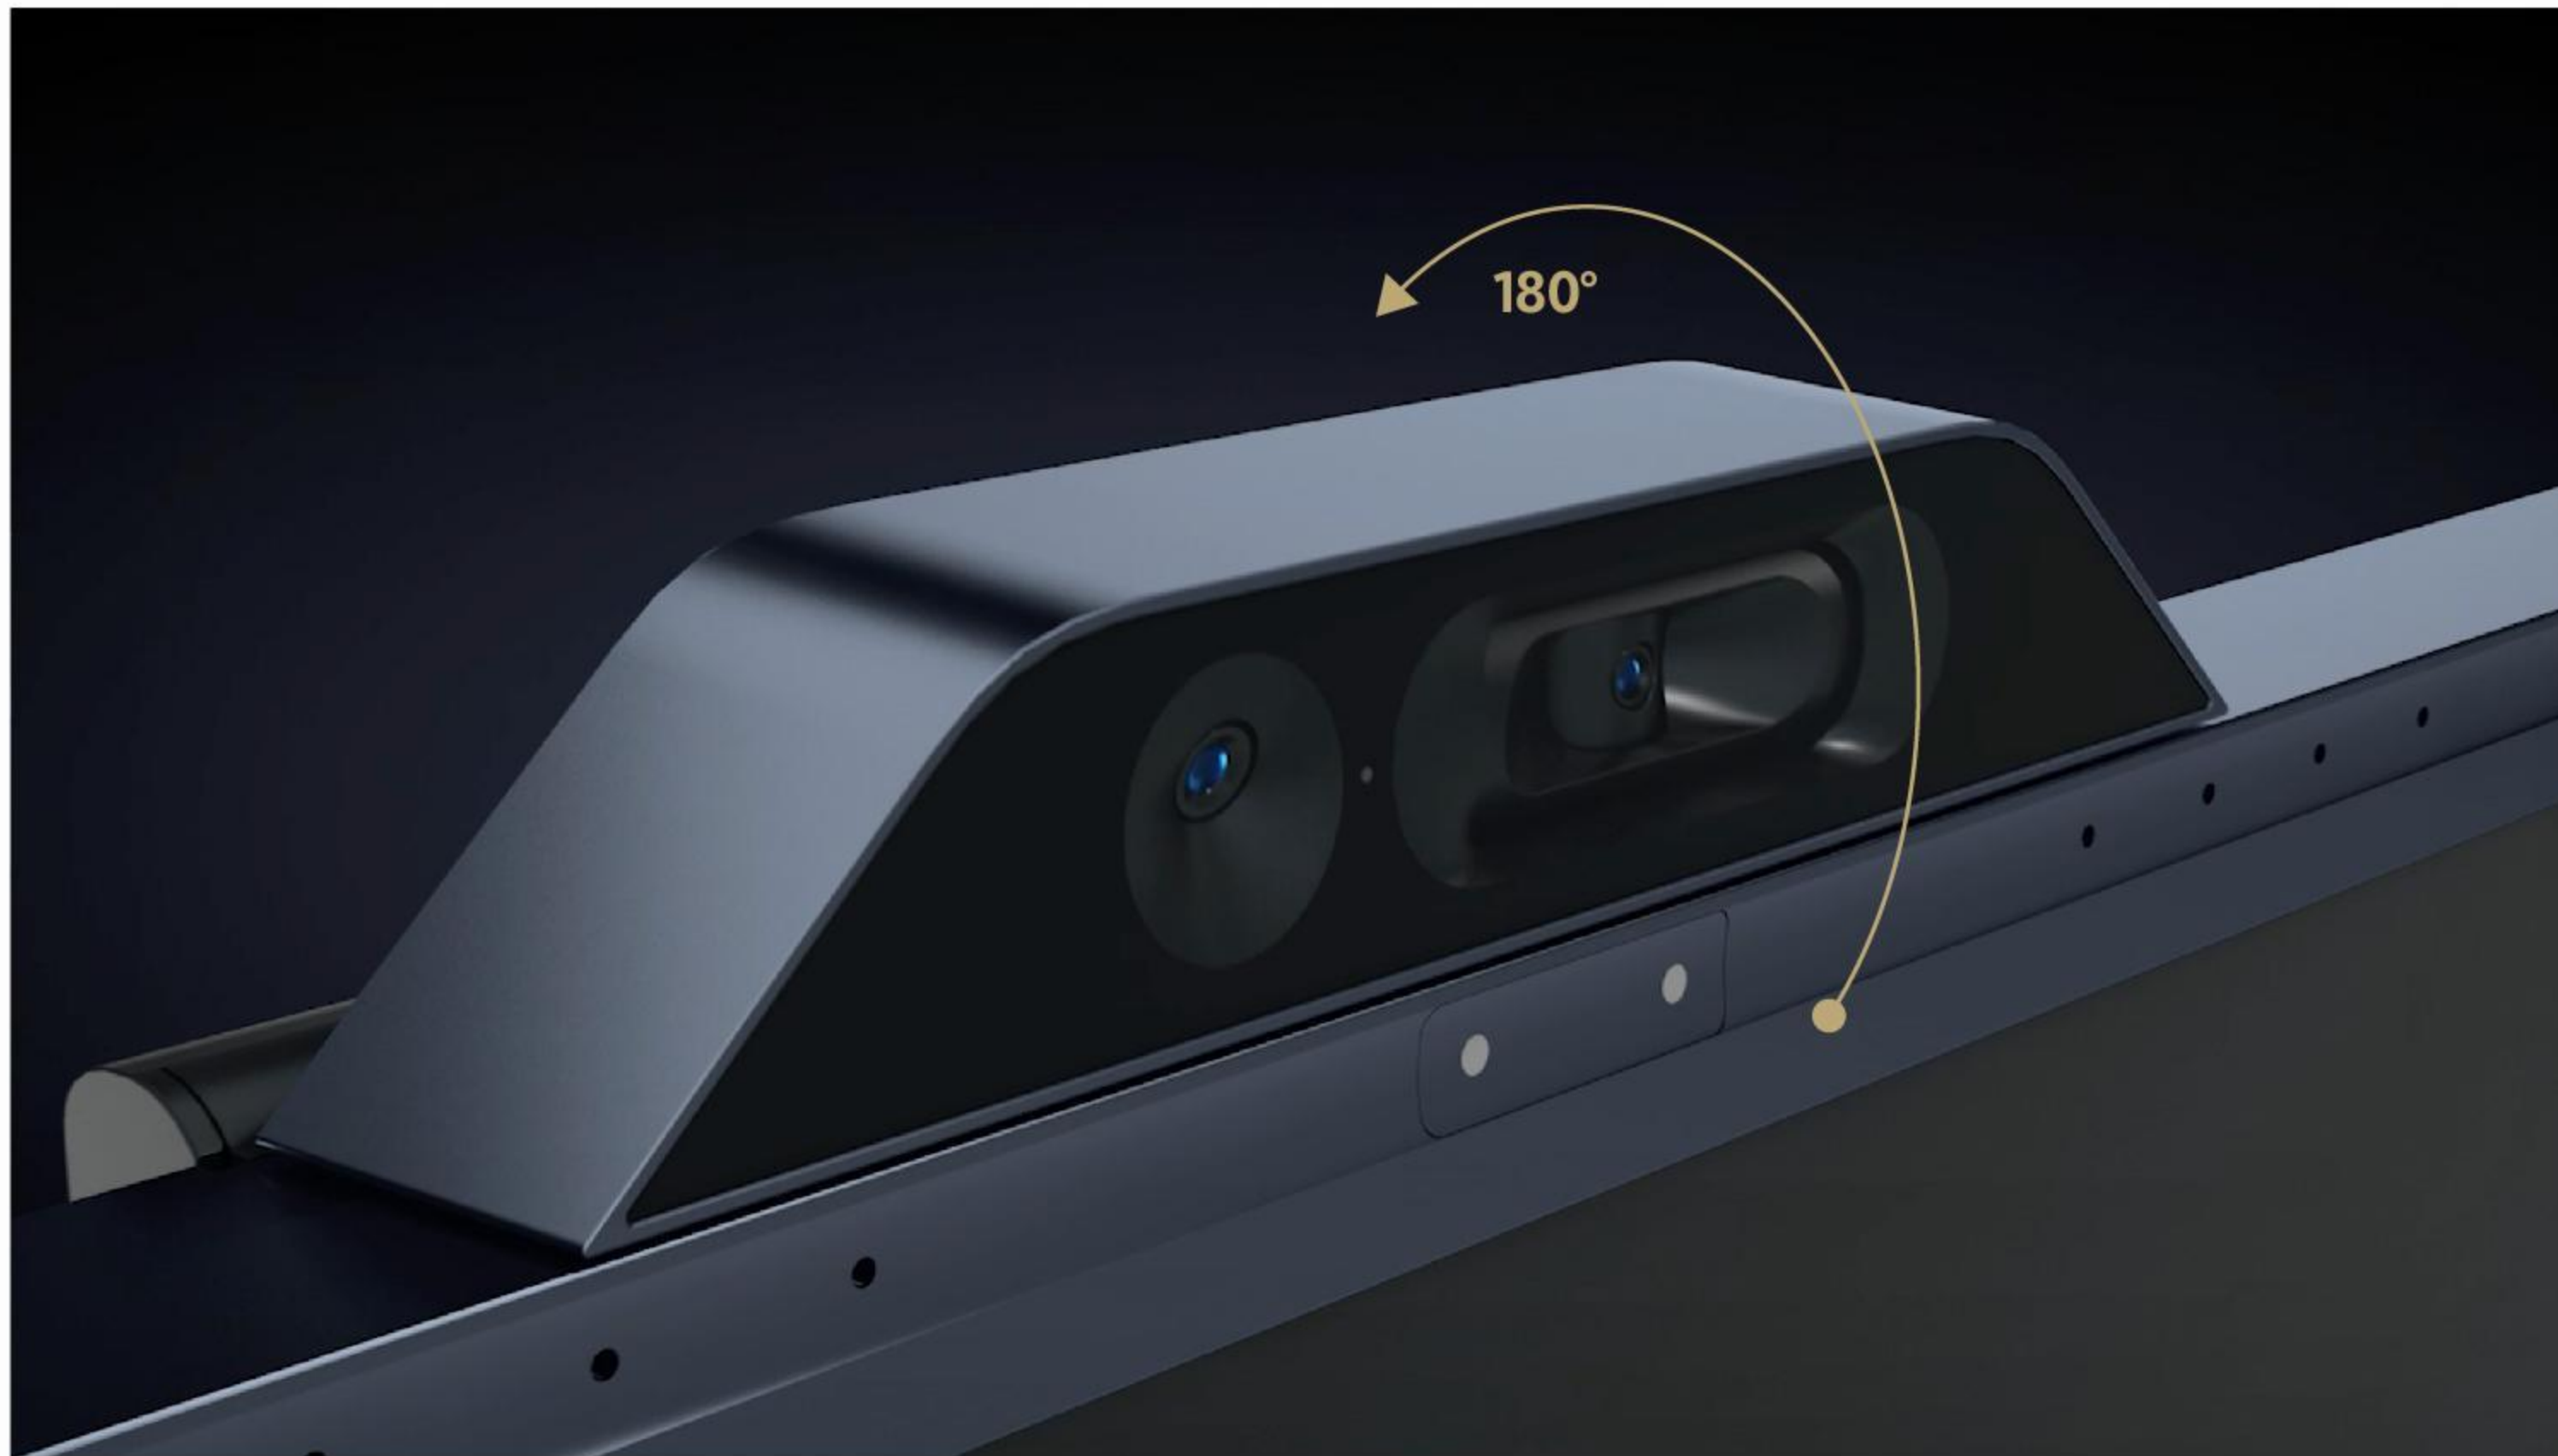

# Functional Integration

The MAXHUB V6 T Series delivers a sense of luxury with its modern workspace aesthetic and 95% screen-to-body ratio. The all-in-one display integrates camera, microphone, speaker, and touch panel. You can start the meeting right after plugging in the power supply.

95% screen-to-body ratio

All-in-one display

Plug-and-play simplicity

# Privacy is the Priority

Engineered to perform when confidentiality is essential, our new-generation flip camera enhances the privacy of meeting attendees by opening when enabled, and flipping closed when not in use. Enjoy hassle-free meetings, knowing your data is secure.