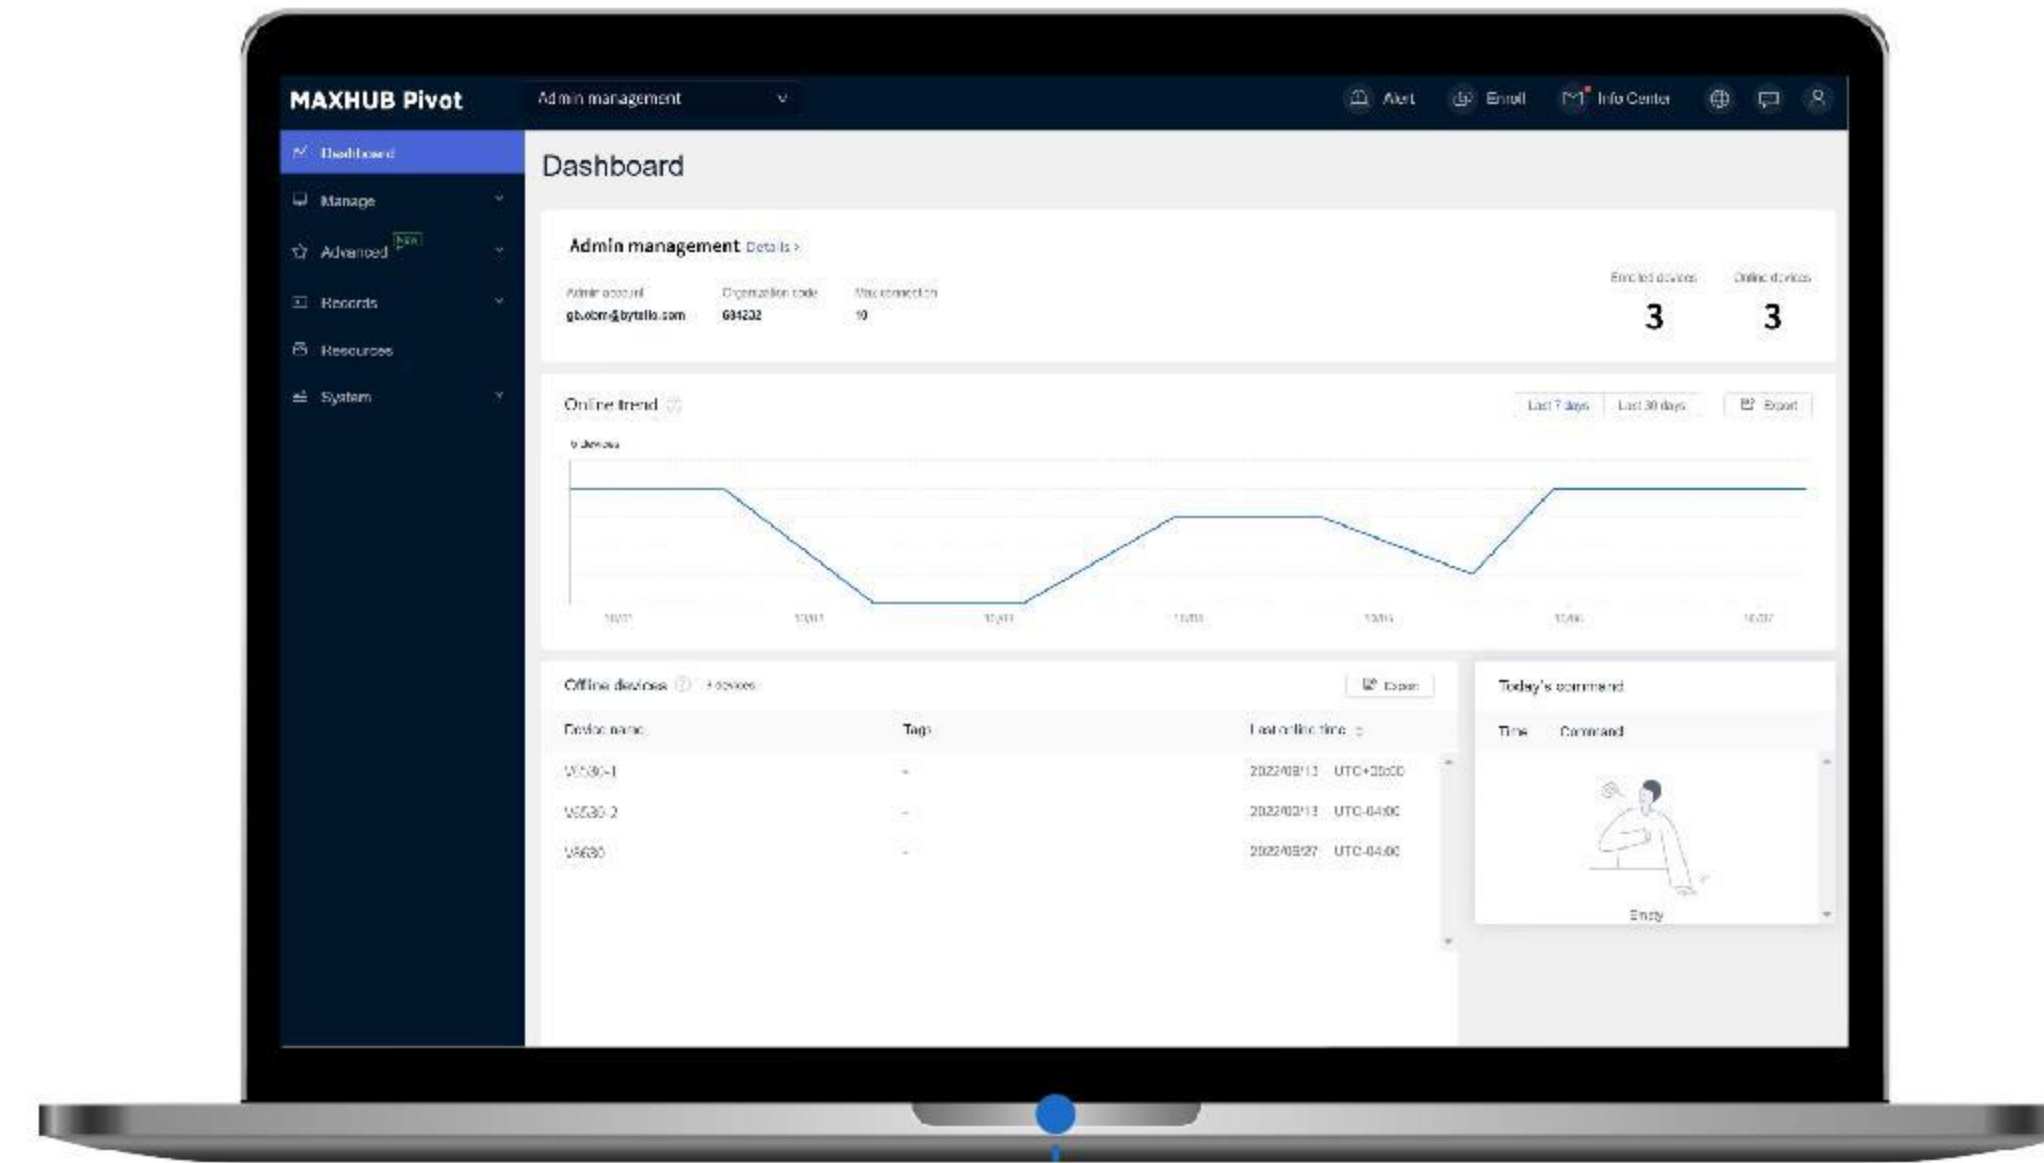

Instant Device Access and Management

IT teams can easily access and manage all your MAXHUB devices instantly through the cloud.

Remotely update device firmware, turn the screen on/off, install apps, deliver a message to all panels, and more using the pre-installed MAXHUB device-management app.

[Learn more about MAXHUB Pivot >](#)