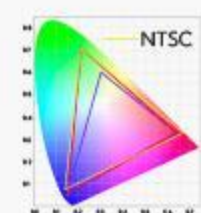

[More features about MAXHUB Whiteboard >](#)

# Engaging Picture Clarity

Bring virtual meetings and presentations to life in vivid color. Improved contrast and clarity mean interactions are more lifelike, and images and presentations are more eye catching. The 4K display is four times more powerful than HD.

## 90% NTSC color gamut

Color gamut is the range of colors that can be accurately shown in a scenario. The greater, the better. With 90% NTSC, the V6 Series is suitable for high-end design, photography, film, and video.